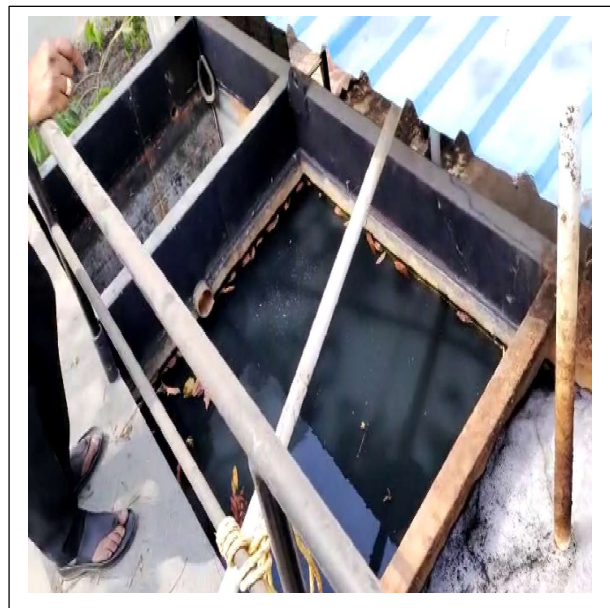

स्वामी रामानंद तीर्थ मराठवाडा विद्यापीठ, नांदेड संलग्नित

मांजरा चॅरिटेबल ट्रस्ट, संचालित

श्रीमती सुशीलादेवी देशमुख वरिष्ठ महाविद्यालय,

लातूर, ता.जि. लातूर (महाराष्ट्र) ४१३५३१

फोन : ०२३८२२२१५२४

ई-मेल : sds.college@yahoo.in

President : Hon. Shri. Dilipraoji Deshmukh

NAAC Accreditation

B++

Web:www.sushiladevicollegelatur.com

Affiliated to Swami Ramanand Teerth Marathwada University, Nanded

Manjra Charitable Trust's

SMT. SUSHILADEVI DESHMUKH SENIOR COLLEGE,

LATUR, TQ & DIST LATUR (M.S.) 413531

Phone: 02382221524

Email: sds.college@yahoo.in

Principal : Dr. Ajay B. Patil