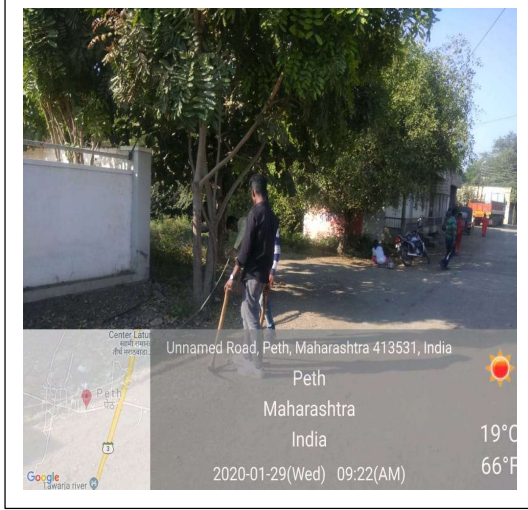

स्वामी रामानंद तीर्थ मराठवाडा विद्यापीठ, नांदेड संलग्नित

मांजरा चॅरिटेबल ट्रस्ट, संचालित

श्रीमती सुशीलादेवी देशमुख वरिष्ठ महाविद्यालय,

लातूर, ता. जि. लातूर (महाराष्ट्र) ४१३५३१

फोन : ०२३८२२२१५२४

ई-मेल : sds.college@yahoo.in

President : Hon. Shri. Dilipraoji Deshmukh

NAAC Accreditation

B++

Web: www.sushiladevicollegelatur.com

Affiliated to Swami Ramanand Teerth Marathwada University, Nanded

Manjra Charitable Trust's

SMT. SUSHILADEVI DESHMUKH SENIOR COLLEGE,

LATUR, TQ & DIST LATUR (M.S.) 413531

Phone: 02382221524

Email: sds.college@yahoo.in

Principal : Dr. Ajay B. Patil

CLEANLINESS Drive at Crematorium ,29/01/2020